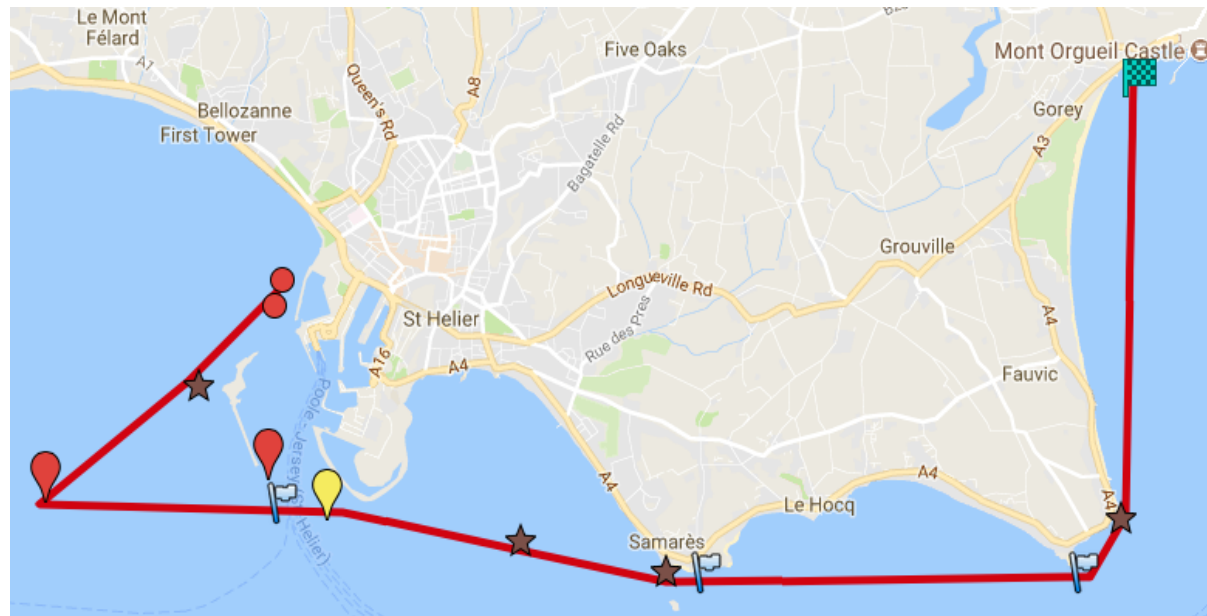

Town to Gorey

Race: Town to Gorey
Series: None
Course Distance: 14.5km
Start Format: Handicap

Course Details: Start
 Diamond
 Welcome Slip

Course Records

	Time	Year	Crew
Mens Quad	01:03:53	2013	L.Cassin, S.Reed, M.Rive, J.Salkeld, T.Paling (cox)
Mixed Quad	01:10:48	2016	A.Bowman, W.Le Quelenec, R.Adamson, F.Le Quelenec, S.Egre (cox)
Ladies Quad	01:20:02	2013	L.McClure, T.Tidy, G.Le Claire, M.Paige, S.Cubbon (cox)
Mens Pair	01:11:25	2013	I.Blandin, D.Mare
Mixed Pair	01:14:06	2013	R.Cassin, V.Bruce-Miller
Ladies Pair	01:20:26	2013	C.Du Haume, A.Smithurst
Mens Single	01:17:13	2016	D.Nevitt
Ladies Single	01:34:12	2014	F.Le Quelenec