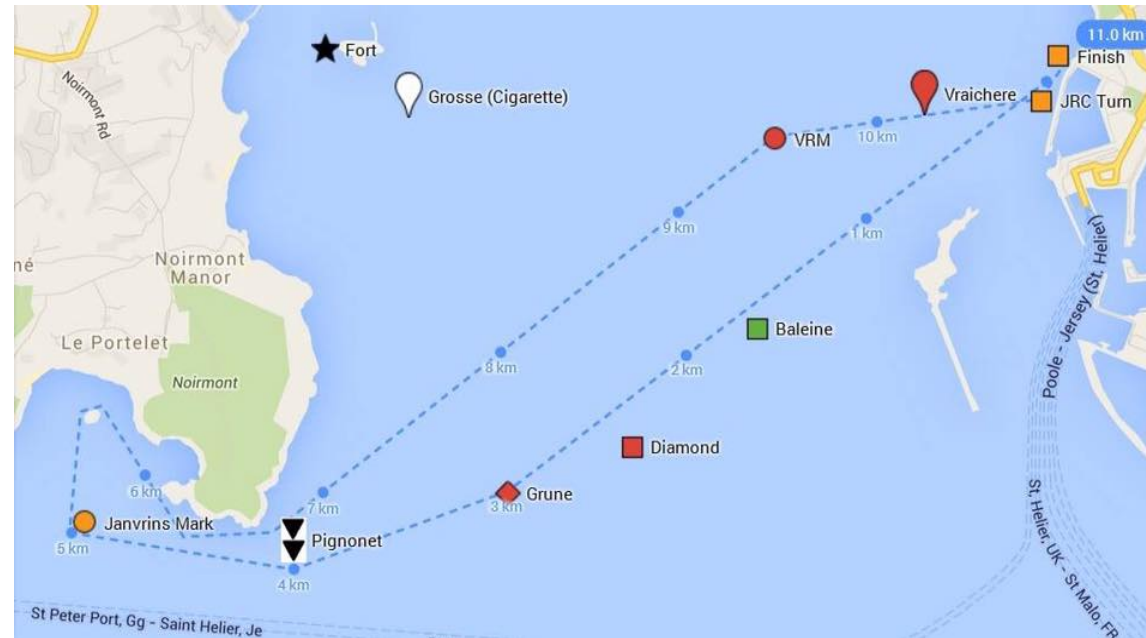

Portelet

Race: Portelet
Series: Baywatch
Course Distance: 11km
Start Format: Mass Start

Course Details: Start
 Grune Du Port
 Pignonet
 Janvrins Mark
 Janvrins Tomb
 Noirmont Rocks
 VRM
 Vrachere
 JRC Turn
 Finish