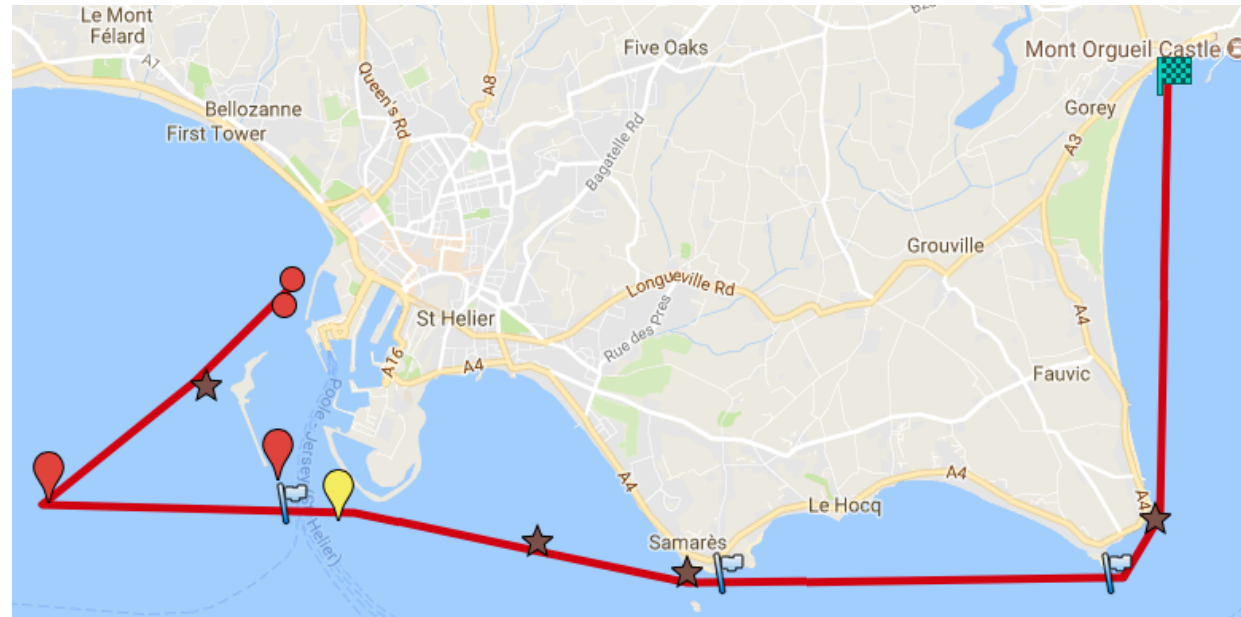

Town to Gorey

Race: Town to Gorey
Series: None
Course Distance: 14.5km
Start Format: Handicap

Course Details: Start
 Diamond
 Welcome Slip

Course Records

	Time	Year	Crew
Mens Quad	01:03:53	2013	L.Cassin, S.Reed, M.Rive, J.Salkeld, R.Munro(cox)
Mixed Quad	01:10:48	2016	A.Bowman, W.Le Quelenec, R.Adamson, F.Le Quelenec, S.Egre(cox)
Ladies Quad	01:20:02	2013	L.McClure, T.Tidy, G.Le Claire, M.Paige, S.Cubbon(cox)
Mens Pair	01:11:25	2013	I.Blandin, D.Mare
Mixed Pair	01:14:06	2013	R.Cassin, V.Bruce-Miller
Ladies Pair	01:20:26	2013	C.Du Haume, A.Smithurst
Mens Single	01:24:04	2016	S.Bull
Ladies Single	01:34:12	2014	F.Le Quelenec